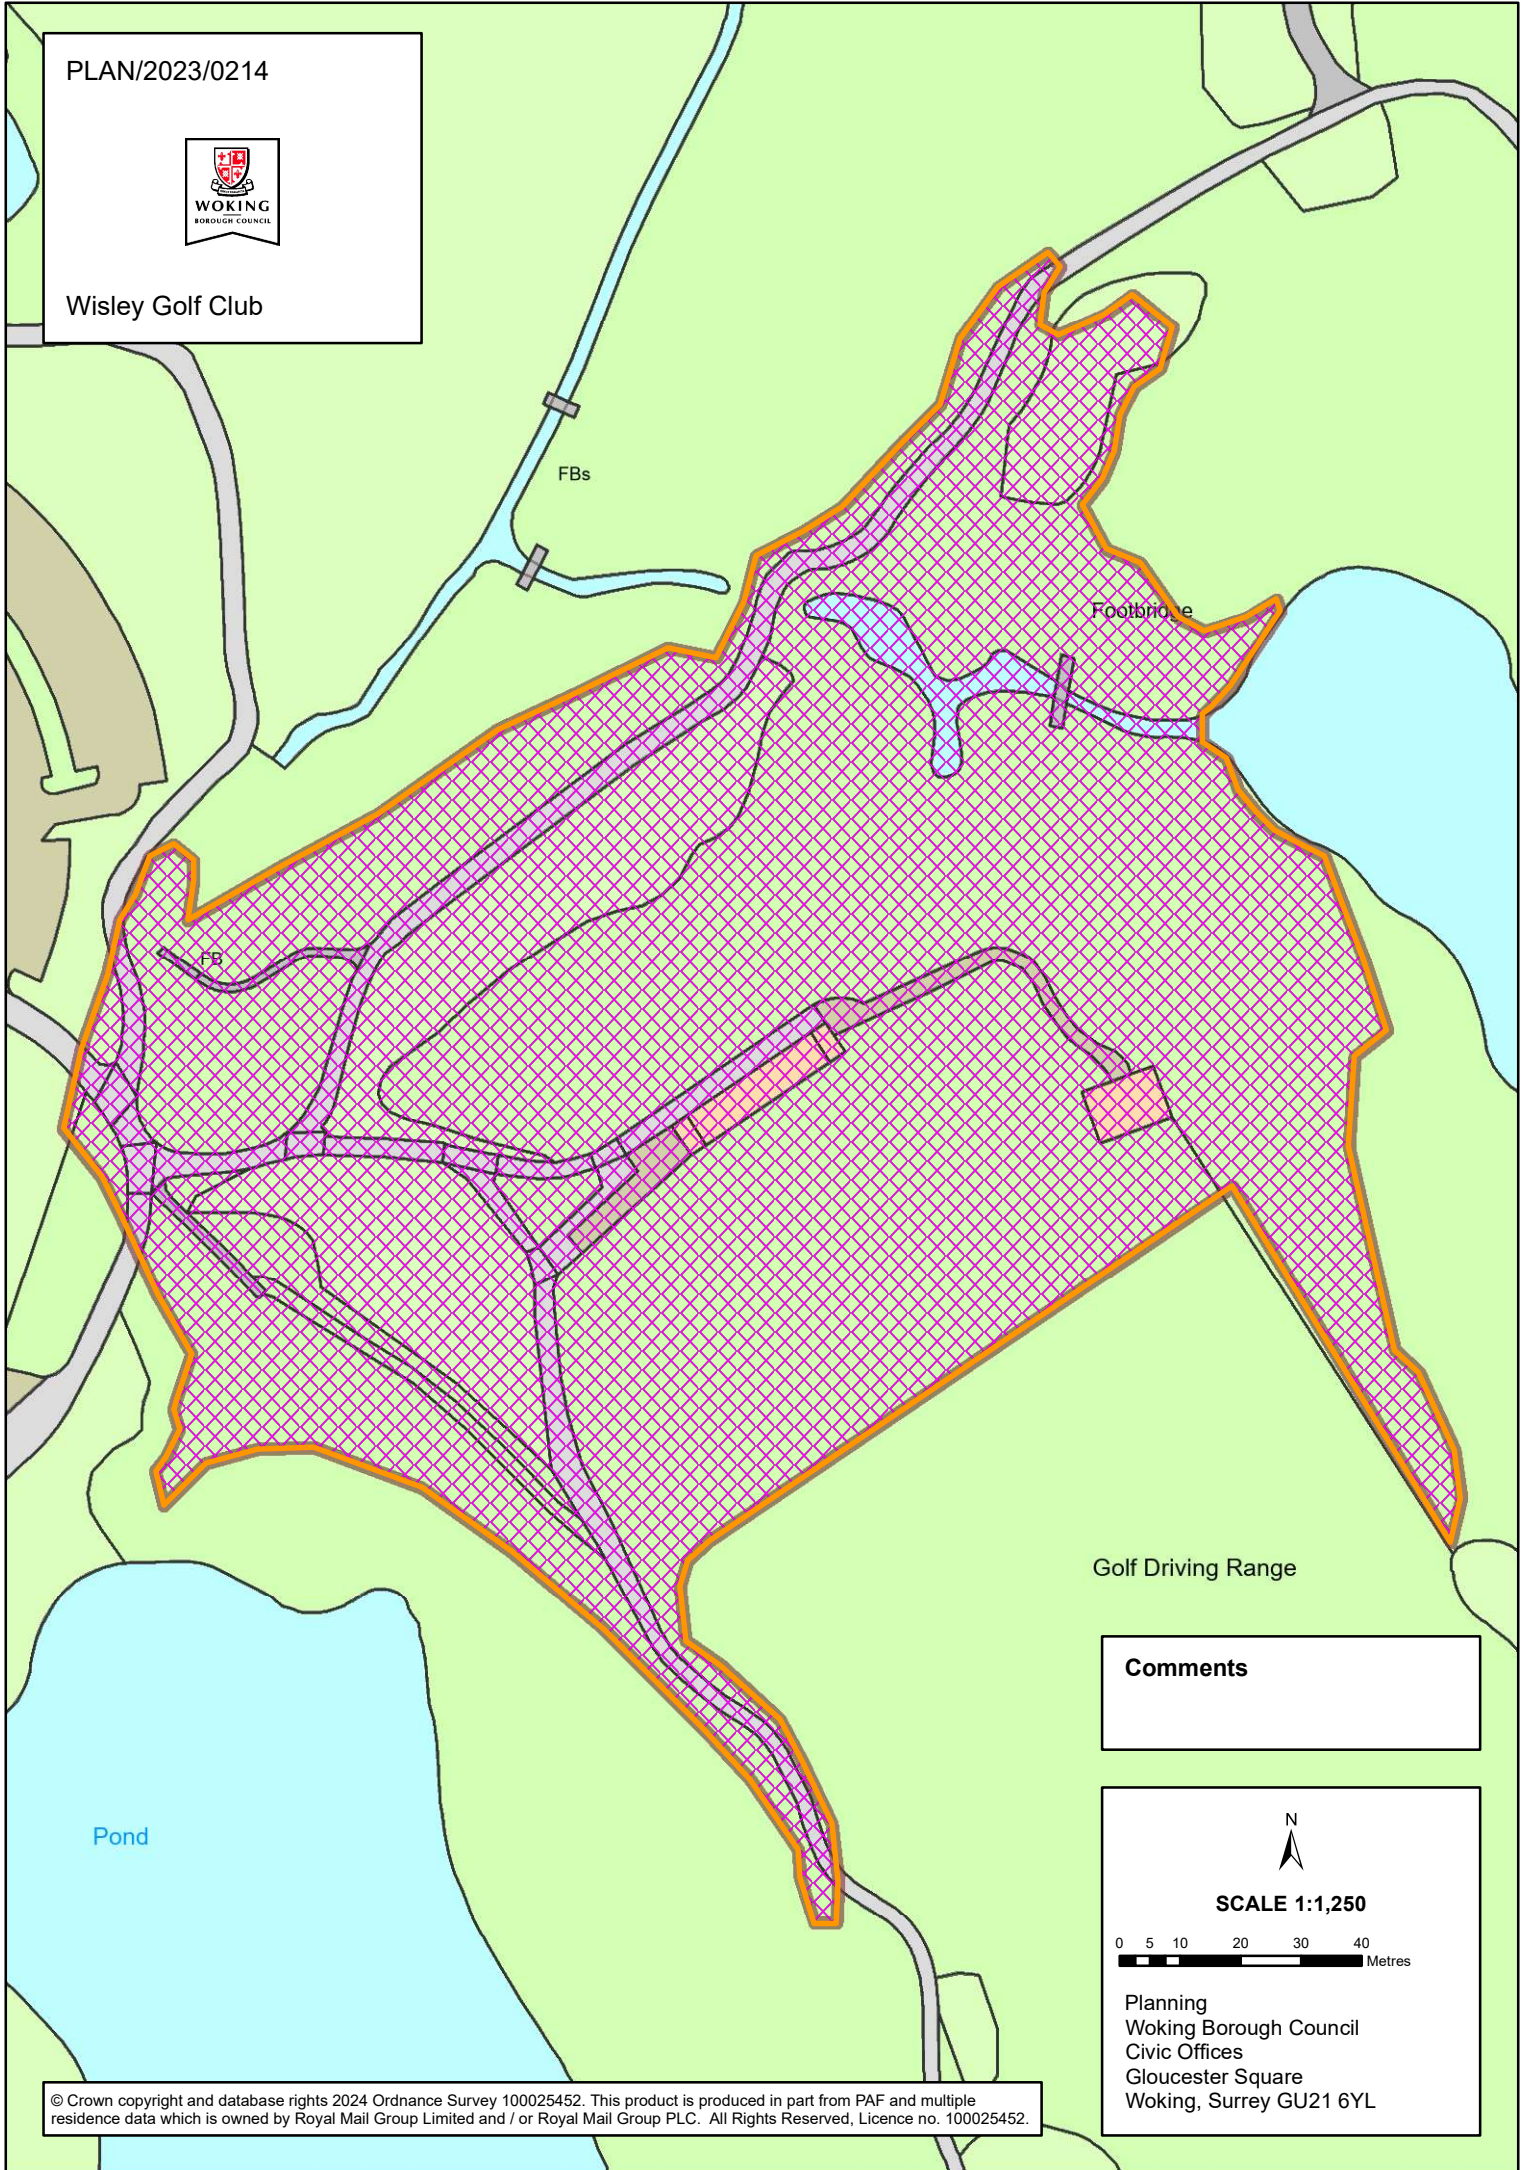

PLAN/2023/0214

Wisley Golf Club

**Comments**

N  
SCALE 1:1,250  
0 5 10 20 30 40 Metres

Planning  
Woking Borough Council  
Civic Offices  
Gloucester Square  
Woking, Surrey GU21 6YL